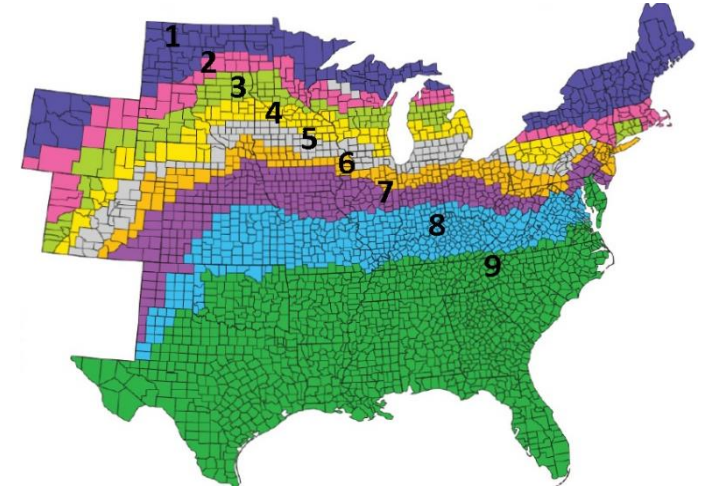

3060

RM 106

LAUNCHED 2018

TECH
REFUGE

2 SERIES
VT2P

3 SERIES

BIAS

ZONES

- 4
- 5
- 6
- 7

RELATED PRODUCTS

STRENGTHS

Excellent yield for maturity, and a low greensnap risk. This is a go everywhere hybrid but is ideally positioned on good soil at a higher population.

WEAKNESSES

Use only as an early harvest in zones 6&7

AGRONOMIC

GDUs TO MID-SILK	1280
GDUs TO BLACK LAYER	2645
EAR TYPE	FLEX
KERNEL ROWS	16-18
COB COLOR	RED
PLANTING RANGE	27K-38K

TEST WEIGHT	3
EMERGENCE	3
PLANT HEIGHT	4
EAR HEIGHT	3
DROUGHT TOLERANCE	4
STALK	4
ROOT	4
STAYGREEN	3