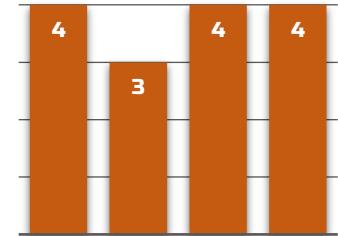

GOSS RUST GLS NCLB

PLACEMENT

CORN-ON-CORN	1
NO-TILL	5
HIGHLY PRODUCTIVE	5
MODERATELY PRODUCTIVE	5
LESS PRODUCTIVE	4
SILAGE	4
FUNGICIDE RESPONSE	4