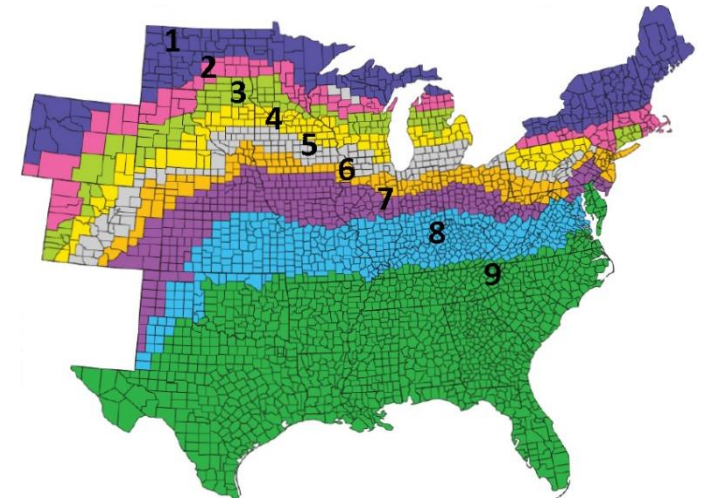

3 SERIES

BIAS

ZONES

5

6

7

RELATED PRODUCTS

3117(MALE)

STRENGTHS

Food grade quality grain with fantastic test weight. Older product but still fits nicely into a conventional portfolio.

WEAKNESSES

Dry down isn't great, try to keep in zones 6&7

AGRONOMIC

| | |
|---------------------|---------|
| GDUs TO MID-SILK | 1430 |
| GDUs TO BLACK LAYER | 2630 |
| EAR TYPE | FLEX |
| KERNEL ROWS | 14-18 |
| COB COLOR | RED |
| PLANTING RANGE | 28k-34k |