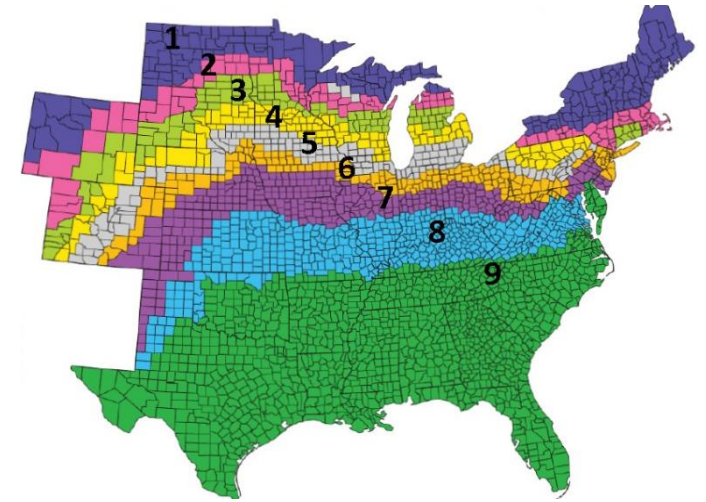

3 SERIES

BIAS

ZONES

5
6
7

RELATED PRODUCTS

3131 (male)

STRENGTHS

Dominant product against all maturities, with good southern movement. Good disease scores.

WEAKNESSES

No continuous corn option yet. Can Struggle on clay/sidehills.

AGRONOMIC

GDUs TO MID-SILK	1310
GDUs TO BLACK LAYER	2740
EAR TYPE	FLEX
KERNEL ROWS	16-18
COB COLOR	RED
PLANTING RANGE	27K-35K

TEST WEIGHT	3
EMERGENCE	4
PLANT HEIGHT	3
EAR HEIGHT	4
DROUGHT TOLLERANCE	3
STALK	3
ROOT	4
STAYGREEN	4