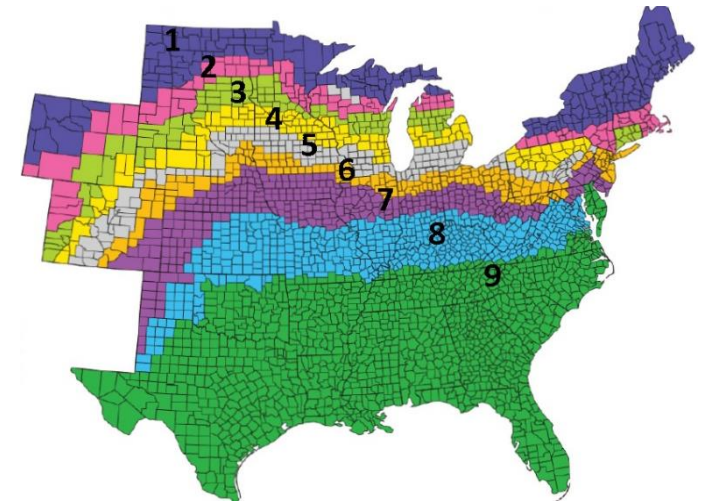

BIAS

ZONES

5

6

7

RELATED PRODUCTS

3109(male)

3114(male)

STRENGTHS

LL only corn products are hard to come by, this is a fantastic product on variable or marginal ground. It's lower profile and stalk integrity will ensure an easy harvest.

WEAKNESSES

3095 is a true work horse and will fall short in high yield environments.

AGRONOMIC

GDUs TO MID-SILK

GDUs TO BLACK LAYER

EAR TYPE

KERNEL ROWS

COB COLOR

PLANTING RANGE

FIXED