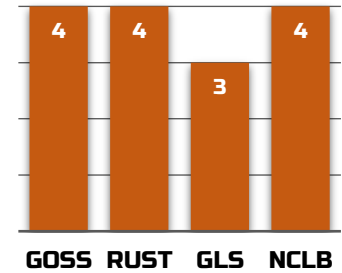

RELATED PRODUCTS

STRENGTHS

Extremely dependable, great option for high input farmers willing to push their populations. This one will be standing well come harvest.

WEAKNESSES

3108 yield potential has the tendency to fall off pretty rapidly in decreased populations.

AGRONOMIC

GDUs TO MID-SILK
GDUs TO BLACK LAYER
EAR TYPE
KERNEL ROWS
COB COLOR
PLANTING RANGE

SEMI
16-18
RED
28K-38K

DISEASE RATINGS

PLACEMENT