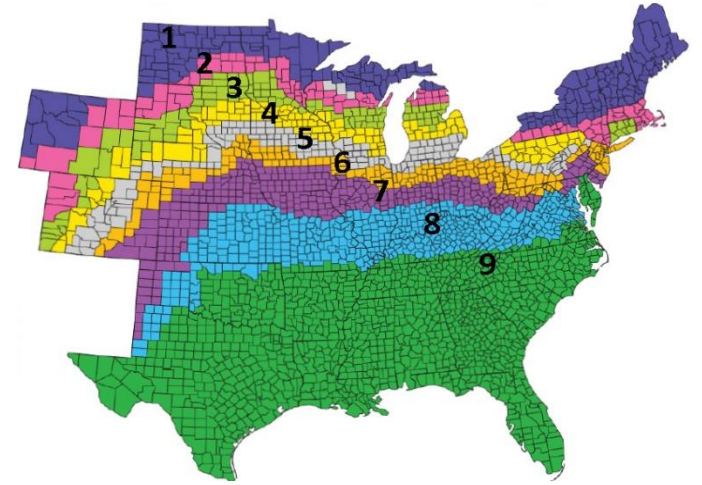

3108

RM 110
LAUNCHED 2016

TECH
REFUGE
CONV

2 SERIES
VT2P

3 SERIES
STX3

BIAS

ZONES

- 5
- 6
- 7

RELATED PRODUCTS

STRENGTHS

Extremely dependable, great option for high input farmers willing to push their populations. This one will be standing well come harvest.

WEAKNESSES

3108 yield potential has the tendency to fall off pretty rapidly in decreased populations.

AGRONOMIC

GDUs TO MID-SILK
GDUs TO BLACK LAYER
EAR TYPE
KERNEL ROWS
COB COLOR
PLANTING RANGE

SEMI
16-18
RED
28K-38K

DISEASE RATINGS

PLACEMENT