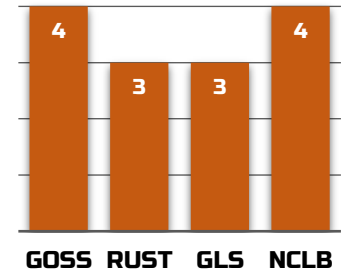

RELATED PRODUCTS
3095(MALE)
3114(MALE)

STRENGTHS

Outstanding top-end, especially under pivot. Vipera@EZ refuge option

WEAKNESSES

Root lodging can occur under a combination of high winds

AGRONOMIC

GDUs TO MID-SILK	1410
GDUs TO BLACK LAYER	2575
EAR TYPE	SEMI
KERNEL ROWS	16-18
COB COLOR	PINK
PLANTING RANGE	24K-34K

TEST WEIGHT	3
EMERGENCE	5
PLANT HEIGHT	3
EAR HEIGHT	3
DROUGHT TOLLERANCE	3
STALK	4
ROOT	3
STAYGREEN	4

DISEASE RATINGS

PLACEMENT

CORN-ON-CORN	1
NO-TILL	5
HIGHLY PRODUCTIVE	4
MODERATELY PRODUCTIVE	5
LESS PRODUCTIVE	3
SILAGE	3
FUNGICIDE RESPONSE	4