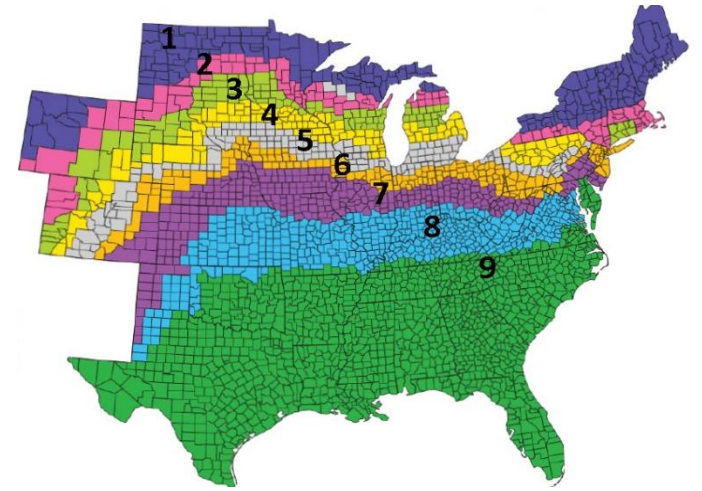

3109

RM 110

LAUNCHED 2016

TECH
REFUGE
CONV

2 SERIES
GT2XV

3 SERIES

BIAS
WESTERN

ZONES
6
7
8

RELATED PRODUCTS
3095(MALE)
3114(MALE)

STRENGTHS

Outstanding top-end, especially under pivot. Vipera@EZ refuge option

WEAKNESSES

Root lodging can occur under a combination of high winds

AGRONOMIC

GDUs TO MID-SILK	1410
GDUs TO BLACK LAYER	2575
EAR TYPE	SEMI
KERNEL ROWS	16-18
COB COLOR	PINK
PLANTING RANGE	24K-34K

TEST WEIGHT	3
EMERGENCE	5
PLANT HEIGHT	3
EAR HEIGHT	3
DROUGHT TOLLERANCE	3
STALK	4
ROOT	3
STAYGREEN	4

DISEASE RATINGS