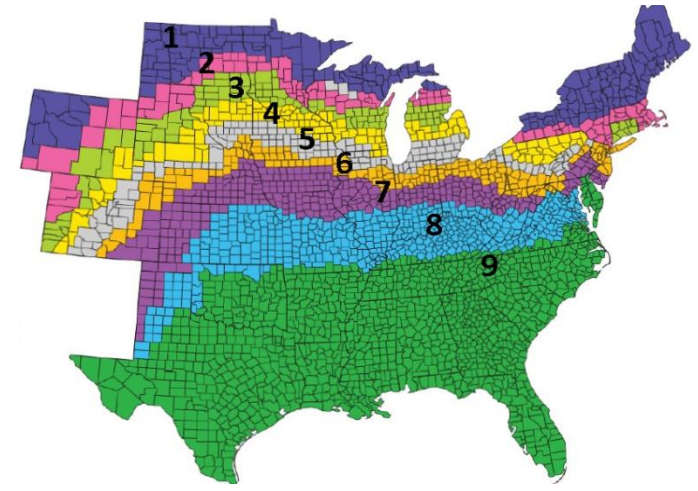

3114

RM 111
LAUNCHED 2015

TECH
REFUGE **2 SERIES** **3 SERIES**
CONV GT2 GT3

BIAS
WESTERN

ZONES
5
6
7

RELATED PRODUCTS
3095(MALE)
3109(MALE)

STRENGTHS
3114 Is medium in stature and will have consistently high yields if positioned on good soil. Very stable, dependable product.

WEAKNESSES
3114 is not a good option for silage.

AGRONOMIC

GDUs TO MID-SILK 1440
GDUs TO BLACK LAYER 2673
EAR TYPE FLEX
KERNEL ROWS 16-20
COB COLOR PINK
PLANTING RANGE 30K-35K

DISEASE RATINGS

PLACEMENT