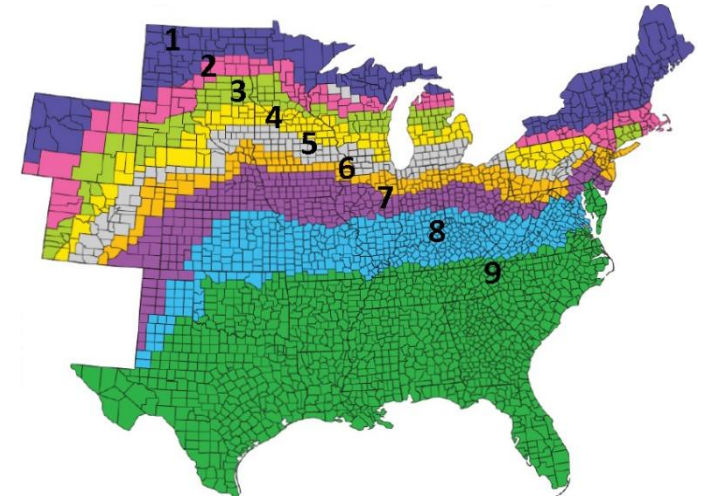

3117

RM 111
LAUNCHED 2010

TECH
REFUGE   2 SERIES   3 SERIES
CONV

BIAS