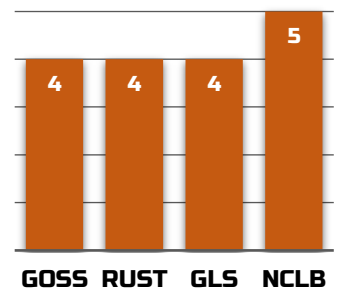

3127

RM 112
LAUNCHED 2018

TECH
REFUGE CONV 2 SERIES VT2P 3 SERIES STX3

BIAS

ZONES
5
6
7

RELATED PRODUCTS

STRENGTHS

3127 is a go-to product. It can adapt on any soils and will put on a massive root system. The stalks are strong and this is one you can depend on

WEAKNESSES

There are better options for silage.

AGRONOMIC

GDUs TO MID-SILK	1325
GDUs TO BLACK LAYER	2630
EAR TYPE	SEMI
KERNEL ROWS	16-18
COB COLOR	RED
PLANTING RANGE	28K-38K

DISEASE RATINGS

PLACEMENT

3127