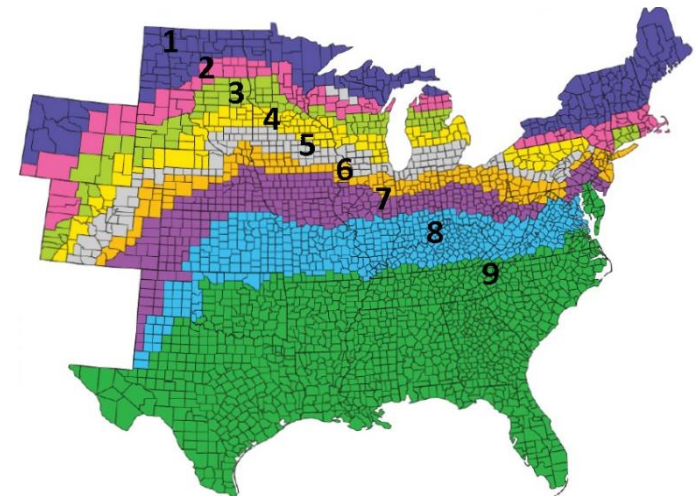

3127

RM 112
LAUNCHED 2018

TECH
REFUGE CONV 2 SERIES VT2P 3 SERIES STX3

BIAS

ZONES
5
6
7

RELATED PRODUCTS

STRENGTHS

3127 is a go-to product. It can adapt on any soils and will put on a massive root system. The stalks are strong and this is one you can depend on

WEAKNESSES

There are better options for silage.

AGRONOMIC

GDUs TO MID-SILK	1325
GDUs TO BLACK LAYER	2630
EAR TYPE	SEMI
KERNEL ROWS	16-18
COB COLOR	RED
PLANTING RANGE	28K-38K

DISEASE RATINGS

PLACEMENT

3127