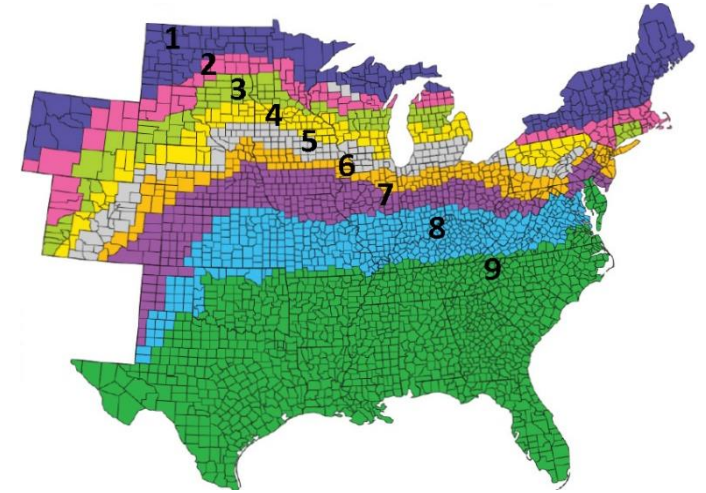

3131

RM 113
LAUNCHED 2014

TECH
REFUGE

2 SERIES
VT2P

3 SERIES
VT3P

BIAS

ZONES

- 5
- 6
- 7
- 8

RELATED PRODUCTS
3087 (male)

STRENGTHS

3131 is one of the few products we offer that is diverse enough to span 4 zones. Put it anywhere and you will be pleased in the combine. This is an older product that growers keep coming back for.

WEAKNESSES

It is an older product, and with age you lose a little bit off the top end.

AGRONOMIC

GDUs TO MID-SILK	1310
GDUs TO BLACK LAYER	2800
EAR TYPE	FLEX
KERNEL ROWS	16-18
COB COLOR	RED
PLANTING RANGE	27K-38K