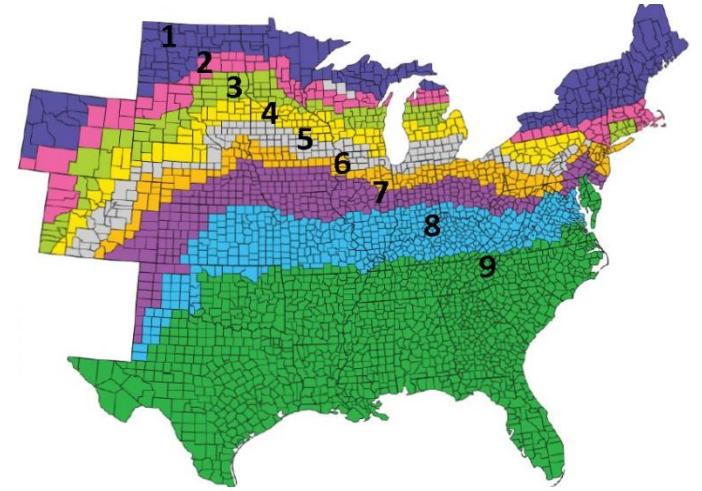

# 3133

RM 113  
LAUNCHED 2016

**TECH**  
**REFUGE**  
CONV  
GT

**2 SERIES**

**3 SERIES**  
GT3

**BIAS**  
EASTERN

**ZONES**

7  
8  
9

**RELATED PRODUCTS**

3110(FEMALE)  
3126(MALE)  
3148(MALE)

**STRENGTHS**

When properly placed in a high yield, high maintenance setting, 3133 has excellent yield potential. It is a showy plant with rapid dry down.