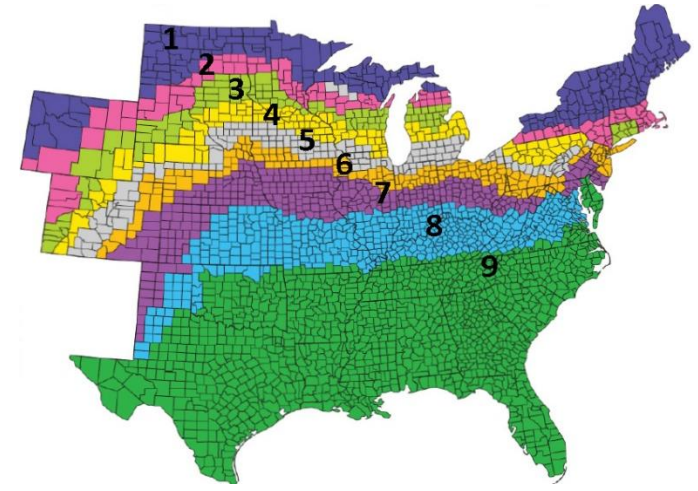

3139

RM 113
LAUNCHED 2017

TECH REFUGE **2 SERIES** **3 SERIES**
GT2XV GT3DX

BIAS

ZONES
7
8
9

RELATED PRODUCTS

STRENGTHS
3139 thrives in southern IA and Missouri, growers are achieving unprecedented yields on their poor soil. Excellent dry down. Viptera@!

WEAKNESSES
Plant height can be problematic and test weights could be better.

AGRONOMIC

GDUs TO MID-SILK	1430
GDUs TO BLACK LAYER	2665
EAR TYPE	SEMI
KERNEL ROWS	16-20
COB COLOR	RED
PLANTING RANGE	26K-36K

DISEASE RATINGS

PLACEMENT