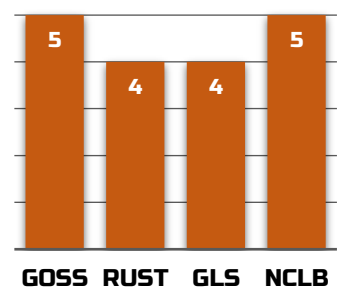

3139

RM 113
LAUNCHED 2017

TECH REFUGE **2 SERIES** **3 SERIES**
GT2XV GT3DX

BIAS

ZONES
7
8
9

RELATED PRODUCTS

STRENGTHS
3139 thrives in southern IA and Missouri, growers are achieving unprecedented yields on their poor soil. Excellent dry down. Viptera@!

WEAKNESSES
Plant height can be problematic and test weights could be better.

AGRONOMIC

GDUs TO MID-SILK	1430
GDUs TO BLACK LAYER	2665
EAR TYPE	SEMI
KERNEL ROWS	16-20
COB COLOR	RED
PLANTING RANGE	26K-36K

DISEASE RATINGS

PLACEMENT