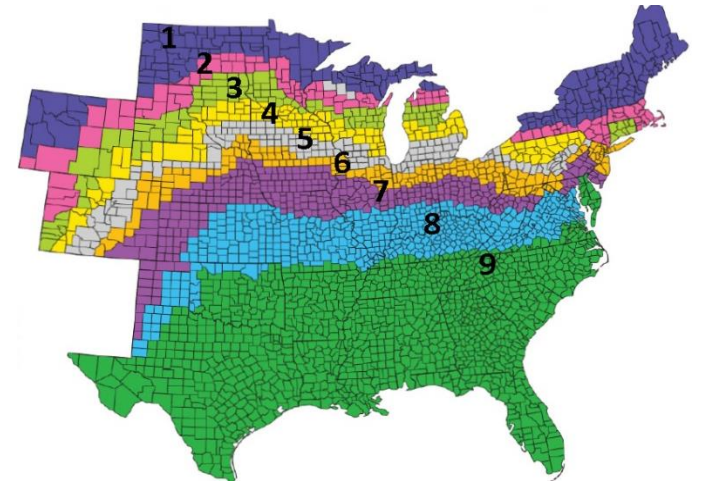

3144

RM 114
LAUNCHED 2013

TECH
REFUGE   **2 SERIES**   **3 SERIES**
CONV

RR

BIAS

ZONES

- 6
- 7
- 8
- 9