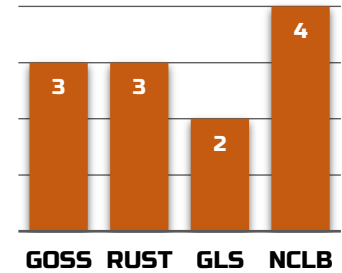

STRENGTHS

3144 has the best 4 year average out of all of our products. Also it was 2nd in the ISU 2-year means for Southern IA. Growers keep coming back for this one.

WEAKNESSES

3144 has the tendency to collect diseases. Even with poor plant health 3144 produces anyway. This is a great one for fungicide.

AGRONOMIC

GDUs TO MID-SILK	1350
GDUs TO BLACK LAYER	2850
EAR TYPE	FLEX
KERNEL ROWS	16-18
COB COLOR	RED
PLANTING RANGE	27K-35K

DISEASE RATINGS

PLACEMENT

3144