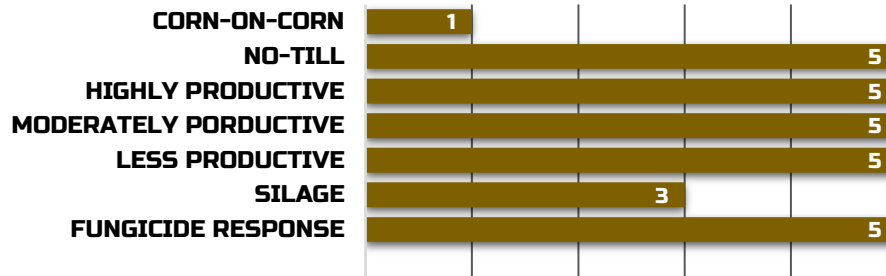

AGRONOMIC

GDUs TO MID-SILK	1350
GDUs TO BLACK LAYER	2850
EAR TYPE	FLEX
KERNEL ROWS	16-18
COB COLOR	RED
PLANTING RANGE	27K-35K

DISEASE RATINGS

PLACEMENT

3144