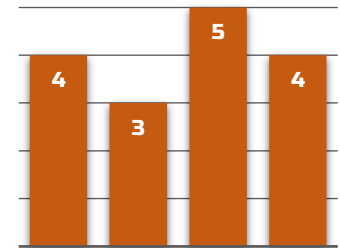

**WEAKNESSES**

There are better options in high management situations.

**AGRONOMIC**

GDUs TO MID-SILK	1435
GDUs TO BLACK LAYER	2630
EAR TYPE	SEMI
KERNEL ROWS	16-18
COB COLOR	PINK
PLANTING RANGE	16-18

**TEST WEIGHT**

EMERGENCE	5
PLANT HEIGHT	4
EAR HEIGHT	4
DROUGHT TOLLERANCE	4
STALK	4
ROOT	5
STAYGREEN	5

**DISEASE RATINGS**

GOSS RUST GLS NCLB

**PLACEMENT**

CORN-ON-CORN	4
NO-TILL	5
HIGHLY PRODUCTIVE	4
MODERATELY PRODUCTIVE	5
LESS PRODUCTIVE	4
SILAGE	5
FUNGICIDE RESPONSE	4