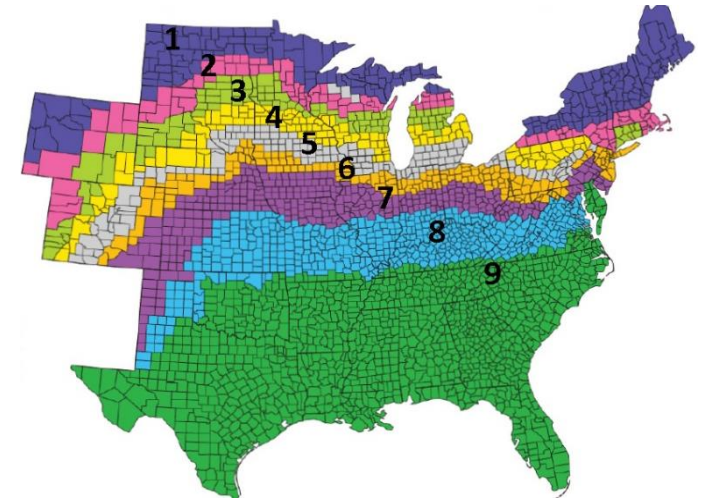

3148

RM 114

LAUNCHED 2017

TECH
REFUGE

2 SERIES
GT2X

3 SERIES
GT3

BIAS

ZONES

- 7
- 8
- 9

RELATED PRODUCTS

- 3126(MALE)
- 3133(MALE)

STRENGTHS

3148 Is a go-to product for an average grower. It's very dependable, even with minimal inputs. It stands like a tree and holds together well, so delayed harvest is not a concern.

WEAKNESSES

There are better options in high management situations.

AGRONOMIC

GDUs TO MID-SILK	1435
GDUs TO BLACK LAYER	2630
EAR TYPE	SEMI
KERNEL ROWS	16-18
COB COLOR	PINK
PLANTING RANGE	16-18

TEST WEIGHT

EMERGENCE	5
PLANT HEIGHT	4
EAR HEIGHT	4
DROUGHT TOLLERANCE	4
STALK	4
ROOT	5
STAYGREEN	5

DISEASE RATINGS