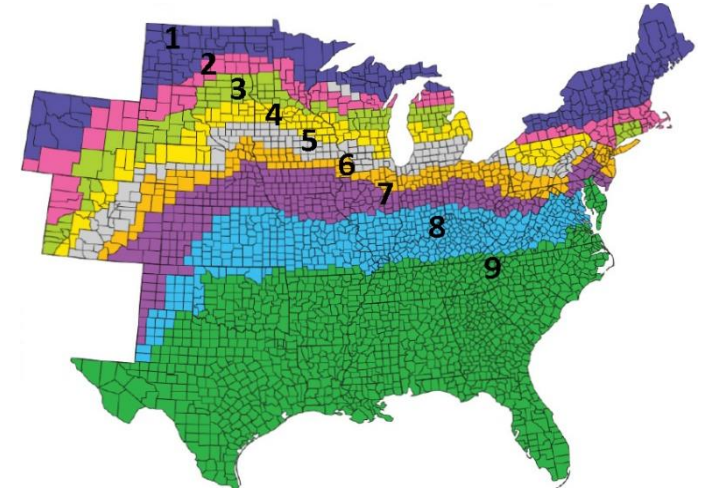

3159

RM 115

LAUNCHED 2014

TECH
REFUGE
CONV

2 SERIES

3 SERIES

BIAS

ZONES

7
8
9

RELATED PRODUCTS

STRENGTHS

3159 is a tall plant ideal for dual purpose (grain & silage)
Growers will get best results on productive soils.

WEAKNESSES

Early vigor

AGRONOMIC

GDUs TO MID-SILK	1470
GDUs TO BLACK LAYER	2665
EAR TYPE	SEMI
KERNEL ROWS	14-19
COB COLOR	PINK
PLANTING RANGE	30K-34K

TEST WEIGHT	4
EMERGENCE	3
PLANT HEIGHT	5
EAR HEIGHT	4
DROUGHT TOLLERANCE	3
STALK	3
ROOT	4
STAYGREEN	4

DISEASE RATINGS