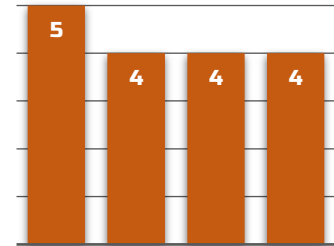

AGRONOMIC

GDUs TO MID-SILK

GDUs TO BLACK LAYER

EAR TYPE

KERNEL ROWS

COB COLOR

PLANTING RANGE

SEMI

14-16

PINK

26K-34K

TEST WEIGHT

EMERGENCE

PLANT HEIGHT

EAR HEIGHT

DROUGHT TOLLERANCE

STALK

ROOT

STAYGREEN

DISEASE RATINGS

GOSS RUST GLS NCLB

PLACEMENT

CORN-ON-CORN

NO-TILL