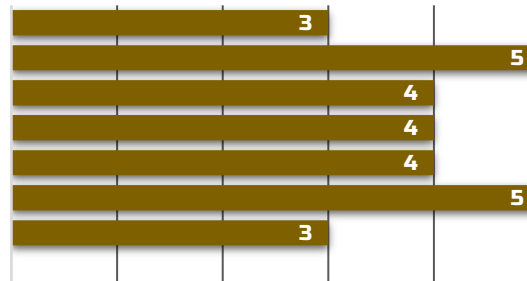

PLACEMENT

CORN-ON-CORN

NO-TILL

HIGHLY PRODUCTIVE

MODERATELY PRODUCTIVE

LESS PRODUCTIVE

SILAGE

FUNGICIDE RESPONSE