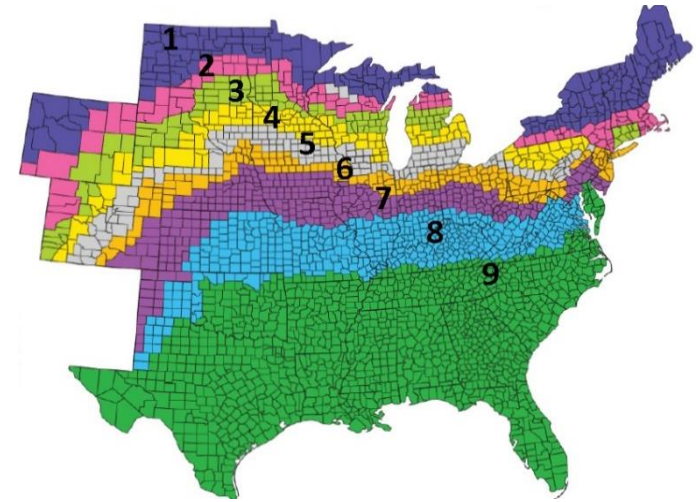

3 SERIES

GT3

BIAS

WESTERN

ZONES

4
5
6

RELATED PRODUCTS

STRENGTHS

Strong drought and stress tolerance along with fantastic late season health makes this hybrid a favorite. Excellent grain and silage utility.

WEAKNESSES

No incorporated refuge option, test weight is only average.

AGRONOMIC

GDUs TO MID-SILK

GDUs TO BLACK LAYER

EAR TYPE

KERNEL ROWS

COB COLOR

PLANTING RANGE

SEMI