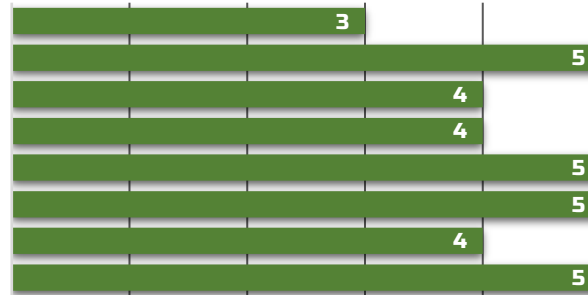

14-16

PINK

26K-34K

TEST WEIGHT

EMERGENCE

PLANT HEIGHT

EAR HEIGHT

DROUGHT TOLLERANCE

STALK

ROOT

STAYGREEN

DISEASE RATINGS

GOSS RUST GLS NCLB

PLACEMENT

CORN-ON-CORN

NO-TILL