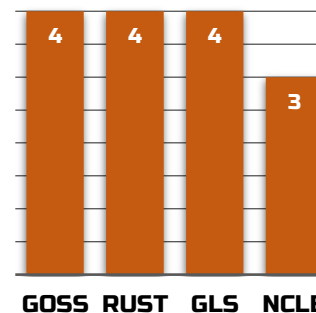

### WEAKNESSES

No continuous corn option yet. Can Struggle on clay/sidehills.

**RELATED PRODUCTS**  
3131 (male)

5  
6  
7

### AGRONOMIC

GDUs TO MID-SILK 1310  
 GDUs TO BLACK LAYER 2740  
 EAR TYPE FLEX  
 KERNEL ROWS 16-18  
 COB COLOR RED  
 PLANTING RANGE 27K-35K

### DISEASE RATINGS