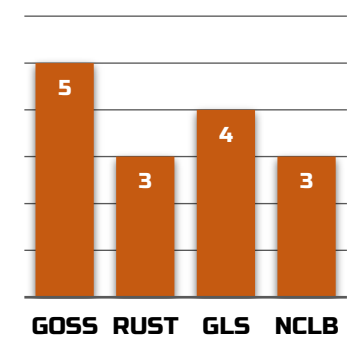

3092

RM 109
LAUNCHED 2019

TECH
REFUGE **2 SERIES** **3 SERIES**
CONV

RELATED PRODUCTS
3147(male)

BIAS

ZONES
5
6
7

STRENGTHS
High yielding with fantastic test weight. Ideally positioned as high performance conventional product. Referred to XG-1098 in product guide.

WEAKNESSES
Nutrient deficiencies can cause stalk lodging.

AGRONOMIC

GDUs TO MID-SILK 1370
GDUs TO BLACK LAYER 2580
EAR TYPE SEMI
KERNEL ROWS 14-16
COB COLOR RED
PLANTING RANGE 24K-38K

DISEASE RATINGS

PLACEMENT