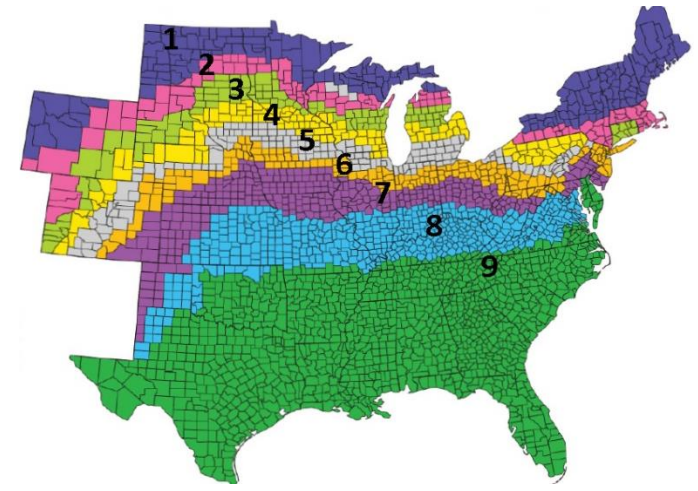

3092

RM 109
LAUNCHED 2019

TECH
REFUGE **2 SERIES** **3 SERIES**
CONV

RELATED PRODUCTS
3147(male)

BIAS

ZONES
5
6
7

STRENGTHS
High yielding with fantastic test weight. Ideally positioned as high performance conventional product. Referred to XG-1098 in product guide.

WEAKNESSES
Nutrient deficiencies can cause stalk lodging.

AGRONOMIC

GDUs TO MID-SILK 1370
GDUs TO BLACK LAYER 2580
EAR TYPE SEMI
KERNEL ROWS 14-16
COB COLOR RED
PLANTING RANGE 24K-38K

DISEASE RATINGS

PLACEMENT