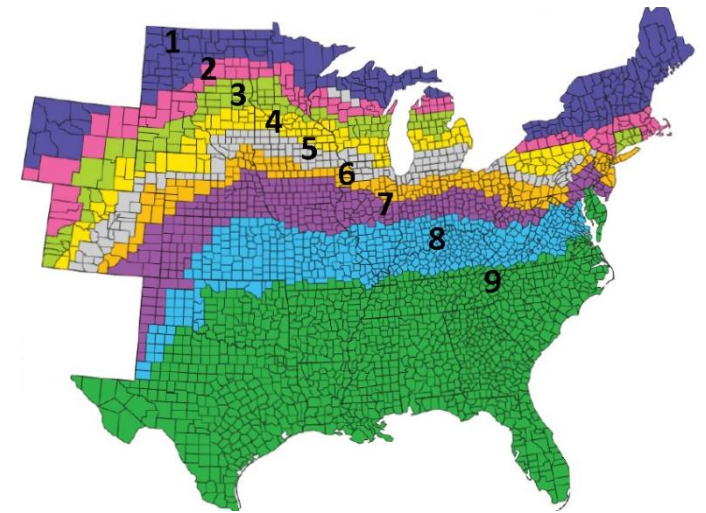

3095

RM 109

LAUNCHED 2015

TECH
REFUGE   2 SERIES   3 SERIES
LL

BIAS

ZONES

- 5
- 6
- 7