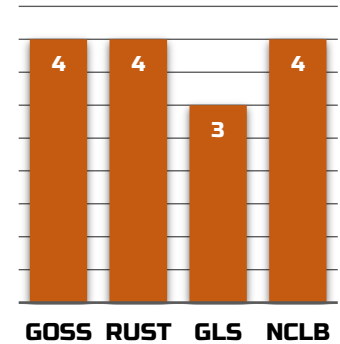

DISEASE RATINGS