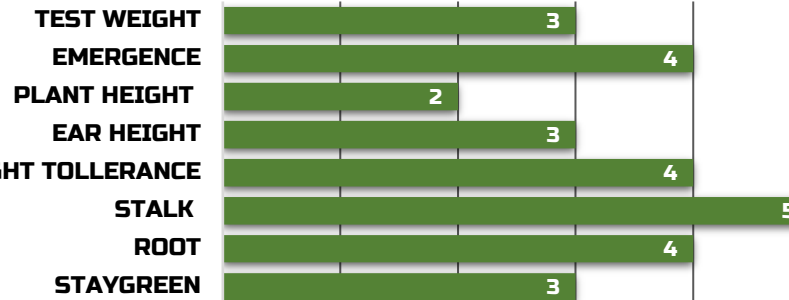

- 3109(male)
- 3114(male)

STRENGTHS

LL only corn products are hard to come by, this is a fantastic product on variable or marginal ground. It's lower profile and stalk integrity will ensure an easy harvest.

WEAKNESSES

3095 is a true work horse and will fall short in high yield environments.

AGRONOMIC

- GDUs TO MID-SILK
- GDUs TO BLACK LAYER
- EAR TYPE
- KERNEL ROWS
- COB COLOR
- PLANTING RANGE

FLEX
 16-18
 RED
 24k-32k