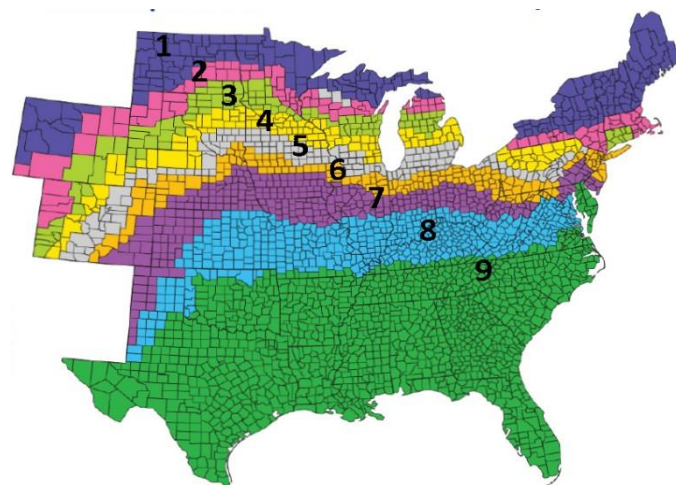

BIAS

Eastern

ZONES

5
6
7

RELATED PRODUCTS

STRENGTHS

Big break out in 2018 testing. Lower profile makes for an excellent stander in the fall. Will move north. # 1 in DuraCrop 2018 testing. X1098

WEAKNESSES

Average test weight, not much silage appeal.

AGRONOMIC

GDU _s TO MID-SILK	1253
GDU _s TO BLACK LAYER	2468
EAR TYPE	SEMI
KERNEL ROWS	16-18
COB COLOR	RED
PLANTING RANGE	32k-38k

DISEASE RATINGS

PLACEMENT