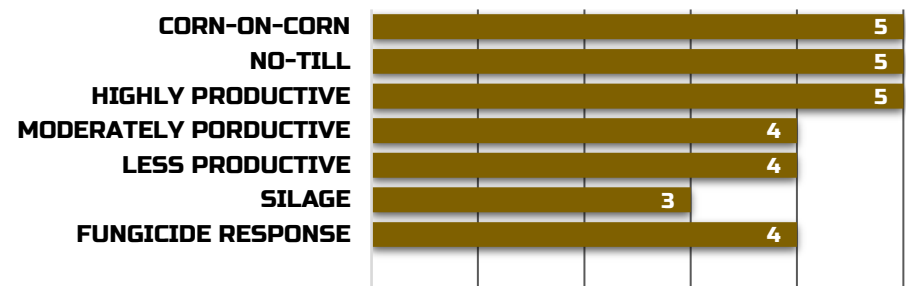

3108

RM 110
LAUNCHED 2016

TECH REFUGE
CONV

2 SERIES
VT2P

3 SERIES
STX3

BIAS

ZONES

5
6
7

RELATED PRODUCTS

STRENGTHS

Extremely dependable, great option for high input farmers willing to push their populations. This one will be standing well come harvest.

WEAKNESSES

3108 yield potential has the tendency to fall off pretty rapidly in decreased populations.

AGRONOMIC

GDUs TO MID-SILK
GDUs TO BLACK LAYER
EAR TYPE
KERNEL ROWS
COB COLOR
PLANTING RANGE

SEMI
16-18
RED
28K-38K

DISEASE RATINGS

PLACEMENT

3108