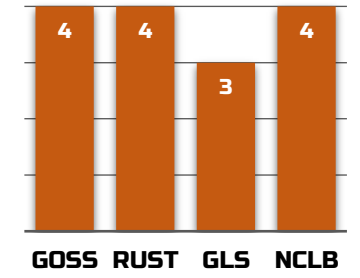

## WEAKNESSES

3108 yield potential has the tendency to fall off pretty rapidly in decreased populations.

## AGRONOMIC

GDUs TO MID-SILK  
GDUs TO BLACK LAYER  
EAR TYPE  
KERNEL ROWS  
COB COLOR  
PLANTING RANGE

SEMI  
16-18  
RED  
28K-38K

## DISEASE RATINGS