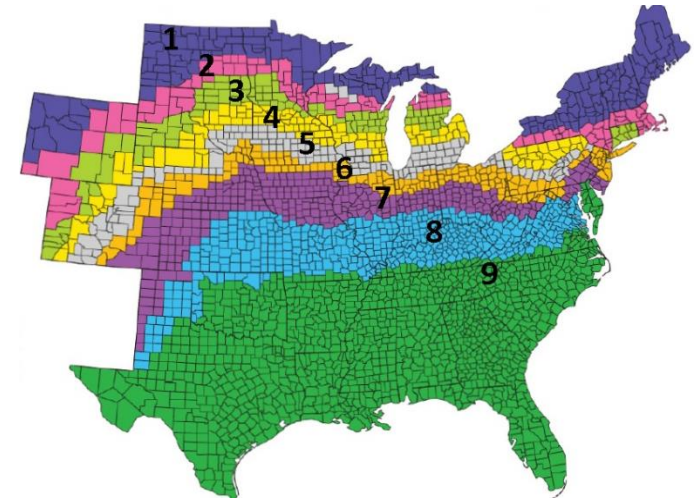

3 SERIES

BIAS

WESTERN

ZONES

6

7

8

RELATED PRODUCTS

3095(MALE)

3114(MALE)

STRENGTHS

Outstanding top-end, especially under pivot. Vipera@EZ refuge option

WEAKNESSES

Root lodging can occur under a combination of high winds and damp soils.

AGRONOMIC

GDUs TO MID-SILK	1410
GDUs TO BLACK LAYER	2575
EAR TYPE	SEMI
KERNEL ROWS	16-18
COB COLOR	PINK
PLANTING RANGE	24K-34K