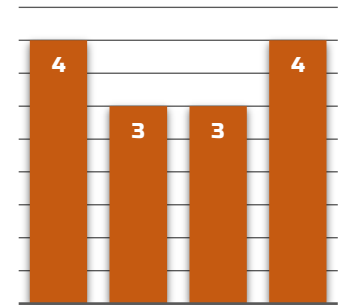

DISEASE RATINGS