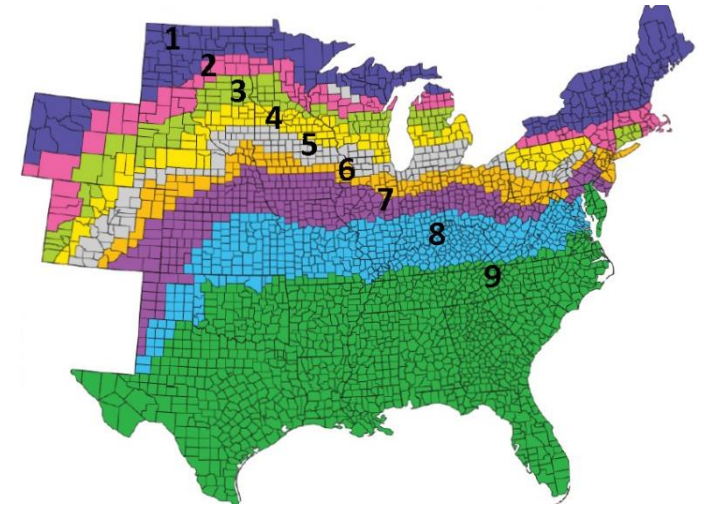

GT3

BIAS

WESTERN

ZONES

5

6

7

RELATED PRODUCTS

3095(MALE)

3109(MALE)

STRENGTHS

3114 Is medium in stature and will have consistently high yields if positioned on good soil. Very stable, dependable product.

WEAKNESSES

3114 is not a good option for silage.

AGRONOMIC

GDUs TO MID-SILK	1440
GDUs TO BLACK LAYER	2673
EAR TYPE	FLEX
KERNEL ROWS	16-20
COB COLOR	PINK
PLANTING RANGE	30K-35K

TEST WEIGHT

EMERGENCE

PLANT HEIGHT

EAR HEIGHT

DROUGHT TOLLERANCE

STALK