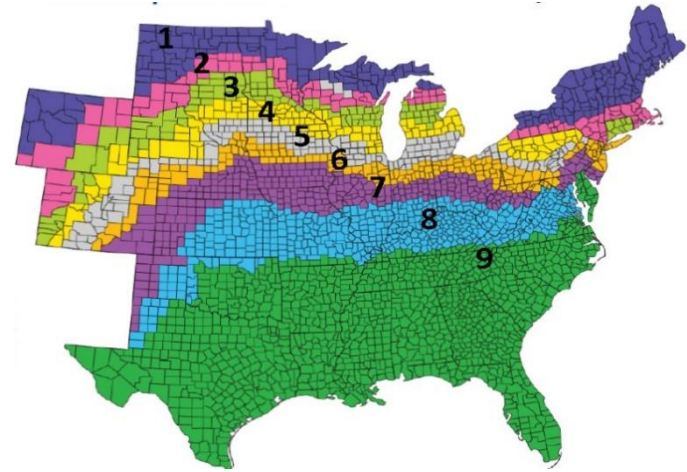

5
6
7

RELATED PRODUCTS
3126(female)
3139(male)

STRENGTHS

Maintains performance under stress, and will flex under good conditions. M1108

WEAKNESSES

No rootworm version available.

AGRONOMIC

GDU _s TO MID-SILK	1373
GDU _s TO BLACK LAYER	2540
EAR TYPE	SEMI
KERNEL ROWS	16-18
COB COLOR	PINK
PLANTING RANGE	32k-38k

DISEASE RATINGS

PLACEMENT