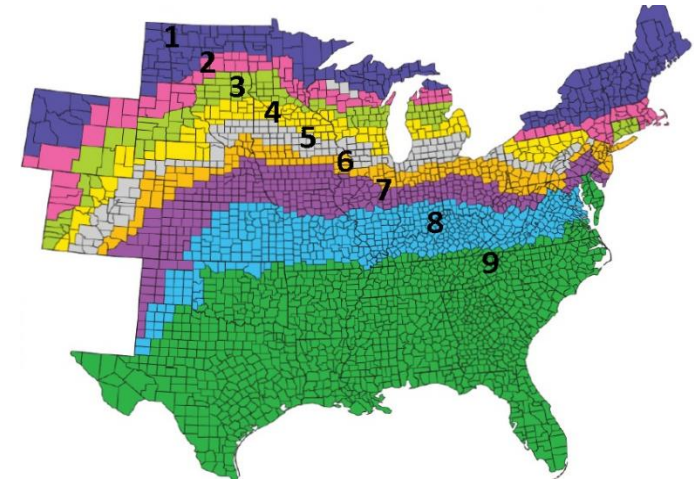

3124

RM 112
LAUNCHED 2018

TECH REFUGE **2 SERIES** **3 SERIES**
DG2P

STRENGTHS
3124 has an upright leaf angle and thrives under higher populations. Under high management it can't be beat.

WEAKNESSES
Keep an eye on this in the fall, the plant can canablize stalk to maintain grain production.

RELATED PRODUCTS

BIAS

ZONES
5
6
7

AGRONOMIC

GDUs TO MID-SILK	1300
GDUs TO BLACK LAYER	2780
EAR TYPE	SEMI
KERNEL ROWS	16-18
COB COLOR	RED
PLANTING RANGE	32K-40K

DISEASE RATINGS

PLACEMENT