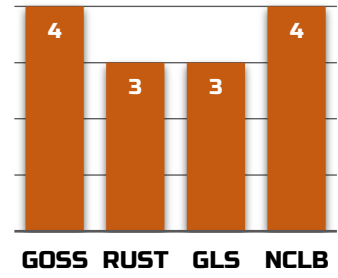

3124

RM 112
LAUNCHED 2018

TECH REFUGE **2 SERIES** **3 SERIES**
DG2P

STRENGTHS
3124 has an upright leaf angle and thrives under higher populations. Under high management it can't be beat.

WEAKNESSES
Keep an eye on this in the fall, the plant can canablize stalk to maintain grain production.

RELATED PRODUCTS

BIAS

ZONES
5
6
7

AGRONOMIC

GDUs TO MID-SILK	1300
GDUs TO BLACK LAYER	2780
EAR TYPE	SEMI
KERNEL ROWS	16-18
COB COLOR	RED
PLANTING RANGE	32K-40K

DISEASE RATINGS

PLACEMENT