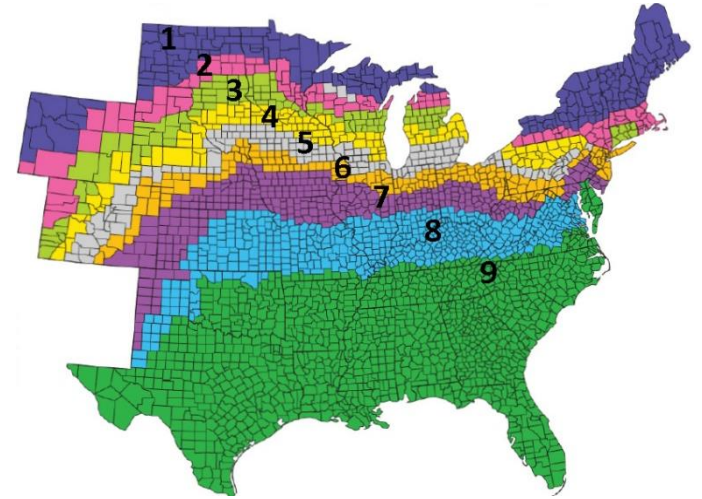

**ZONES**

5  
6  
7

**RELATED PRODUCTS**

3133(MALE)  
3148(MALE)

**STRENGTHS**

3126 is our #1 pick for dual purpose grain and silage. It packs top end and works on all soils. Silage producers love the white cob.

**WEAKNESSES**

3126 can get dangerously tall.

**AGRONOMIC**

GDUs TO MID-SILK	1430
GDUs TO BLACK LAYER	2625
EAR TYPE	SEMI
KERNEL ROWS	14-19
COB COLOR	WHITE
PLANTING RANGE	32K-38K

**DISEASE RATINGS**

Goss Rust GLS NCLB