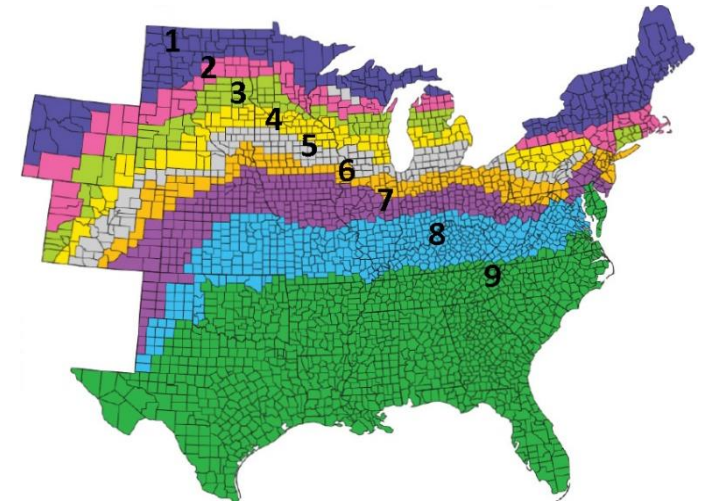

**STRENGTHS**

3131 is one of the few products we offer that is diverse enough to span 4 zones. Put it anywhere and you will be pleased in the combine. This is an older product that growers keep coming back for.

**WEAKNESSES**

It is an older product, and with age you lose a little bit off the top end.

**AGRONOMIC**

GDUs TO MID-SILK	1310
GDUs TO BLACK LAYER	2800
EAR TYPE	FLEX
KERNEL ROWS	16-18
COB COLOR	RED
PLANTING RANGE	27K-38K