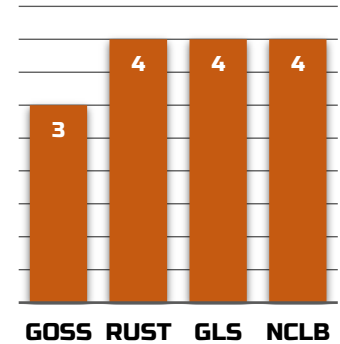

**STRENGTHS**

3131 is one of the few products we offer that is diverse enough to span 4 zones. Put it anywhere and you will be pleased in the combine. This is an older product that growers keep coming back for.

**WEAKNESSES**

It is an older product, and with age you lose a little bit off the top end.

**AGRONOMIC**

GDUs TO MID-SILK	1310
GDUs TO BLACK LAYER	2800
EAR TYPE	FLEX
KERNEL ROWS	16-18
COB COLOR	RED
PLANTING RANGE	27K-38K

TEST WEIGHT	3
EMERGENCE	3
PLANT HEIGHT	3
EAR HEIGHT	3
DROUGHT TOLERANCE	3
STALK	4
ROOT	5
STAYGREEN	4

**DISEASE RATINGS**

**PLACEMENT**

CORN-ON-CORN	4
NO-TILL	4
HIGHLY PRODUCTIVE	4
MODERATELY PRODUCTIVE	4
LESS PRODUCTIVE	4
SILAGE	3
FUNGICIDE RESPONSE	4