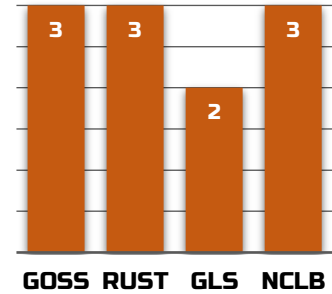

**ZONES**

7  
8  
9

**RELATED PRODUCTS**

3110(FEMALE)  
3126(MALE)  
3148(MALE)

**STRENGTHS**

Huge ear flex and more stable than 3110. This is a good candidate for low populations.

**WEAKNESSES**

You will want to keep your nitrogen in check.

**AGRONOMIC**

GDUs TO MID-SILK 1340  
GDUs TO BLACK LAYER 2410  
EAR TYPE FLEX  
KERNEL ROWS 18-20  
COB COLOR WHITE  
PLANTING RANGE 24K-36K

**DISEASE RATINGS**

**PLACEMENT**

**3133**