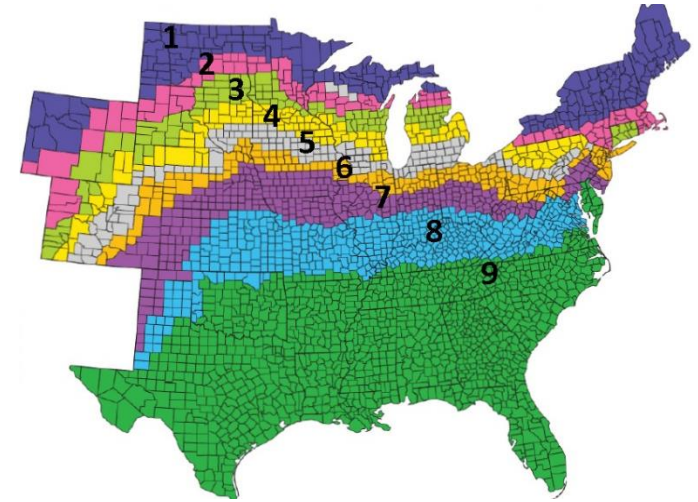

# 3133

RM 113

LAUNCHED 2016

**TECH**  
**REFUGE**  
CONV  
GT

**2 SERIES**

**3 SERIES**

GT3

**BIAS**  
EASTERN

**ZONES**

7  
8  
9

**RELATED PRODUCTS**

3110(FEMALE)  
3126(MALE)  
3148(MALE)

**STRENGTHS**

Huge ear flex and more stable than 3110. This is a good candidate for low populations.

**WEAKNESSES**

You will want to keep your nitrogen in check.

**AGRONOMIC**

GDUs TO MID-SILK 1340  
GDUs TO BLACK LAYER 2410  
EAR TYPE FLEX  
KERNEL ROWS 18-20  
COB COLOR WHITE  
PLANTING RANGE 24K-36K

**DISEASE RATINGS**

**PLACEMENT**

**3133**