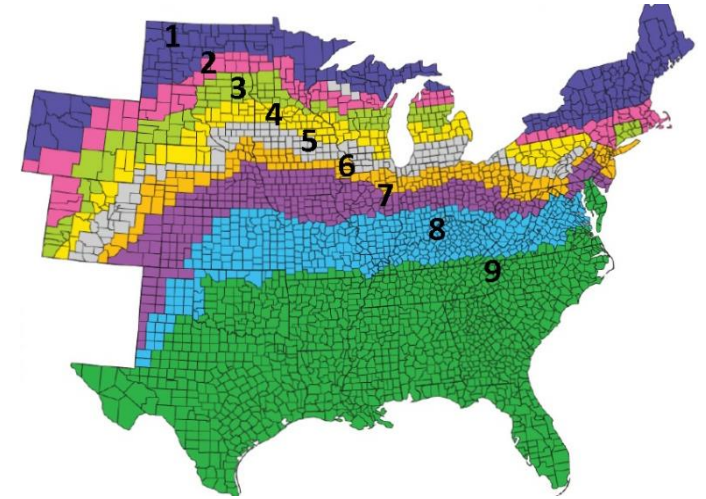

3135

RM 113
LAUNCHED 2019

TECH
REFUGE 2 SERIES 3 SERIES
VT2P

BIAS

ZONES

- 5
- 6
- 7
- 8

RELATED PRODUCTS
ALL NEW GENETICS

STRENGTHS

3135 is the new kid on the block, we brought it on to phase out 3131. It's sweet spot is central Iowa but like 3131 will adapt anywhere. 1st place I.S.U. trials for central IA 2018. XT-1138

WEAKNESSES

No continuous corn option at this time.

AGRONOMIC

GDUs TO MID-SILK	1320
GDUs TO BLACK LAYER	2790
EAR TYPE	FLEX
KERNEL ROWS	16-18
COB COLOR	RED
PLANTING RANGE	24K-38K

TEST WEIGHT	4
EMERGENCE	4
PLANT HEIGHT	4
EAR HEIGHT	4
DROUGHT TOLLERANCE	4
STALK	4
ROOT	5
STAYGREEN	4