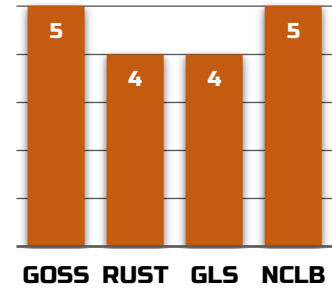

- 7
- 8
- 9

**RELATED
PRODUCTS**

STRENGTHS

3139 thrives in southern IA and Missouri, growers are achieving unprecedented yields on their poor soil. Excellent dry down.

WEAKNESSES

Plant height can be problematic and test weights could be better.

AGRONOMIC

GDUs TO MID-SILK	1430
GDUs TO BLACK LAYER	2665
EAR TYPE	SEMI
KERNEL ROWS	16-20
COB COLOR	RED
PLANTING RANGE	26K-36K

DISEASE RATINGS

PLACEMENT

3139