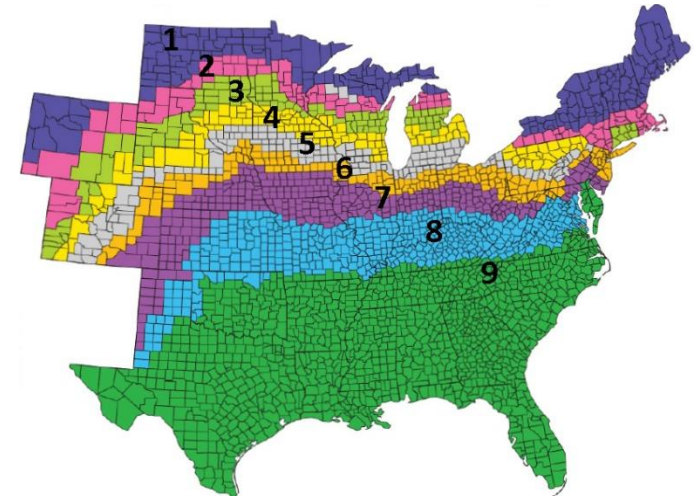

3139

RM 113

LAUNCHED 2017

**TECH
REFUGE**

**2 SERIES
GT2X**

**3 SERIES
GT3DX**

BIAS

ZONES

- 7
- 8
- 9

**RELATED
PRODUCTS**

STRENGTHS

3139 thrives in southern IA and Missouri, growers are achieving unprecedented yields on their poor soil. Excellent dry down.

WEAKNESSES

Plant height can be problematic and test weights could be better.

AGRONOMIC

GDUs TO MID-SILK	1430
GDUs TO BLACK LAYER	2665
EAR TYPE	SEMI
KERNEL ROWS	16-20
COB COLOR	RED
PLANTING RANGE	26K-36K

DISEASE RATINGS

PLACEMENT

3139