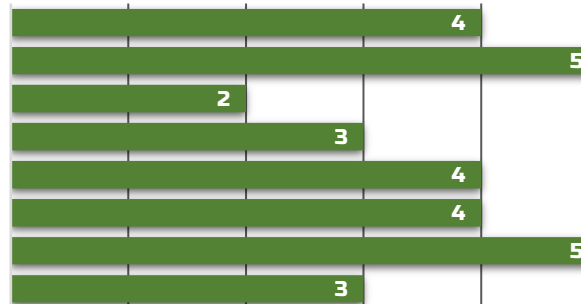

TEST WEIGHT

EMERGENCE

PLANT HEIGHT

EAR HEIGHT

DROUGHT TOLLERANCE

STALK

ROOT

STAYGREEN