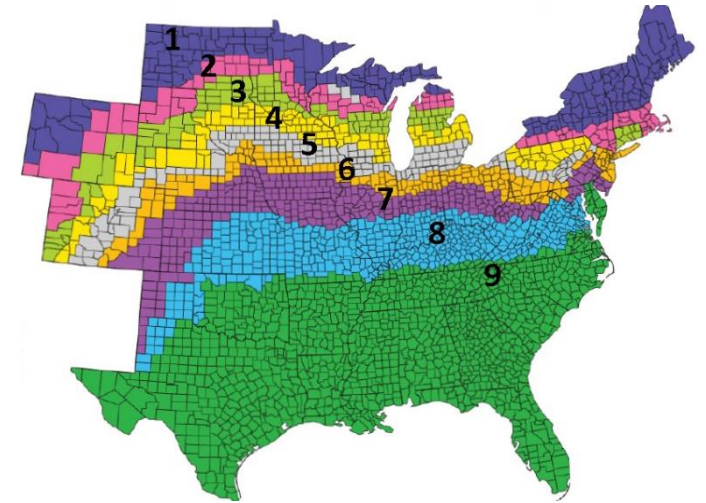

3 SERIES

BIAS

ZONES

- 6
- 7
- 8
- 9

RELATED PRODUCTS

STRENGTHS

3144 has the best 4 year average out of all of our products. Also it was 2nd in the ISU 2-year means for Southern IA. Growers keep coming back for this one.

DISEASE RATINGS

PLACEMENT

3144