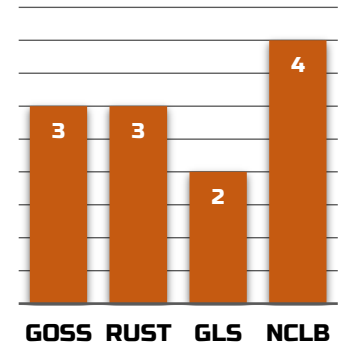

DISEASE RATINGS