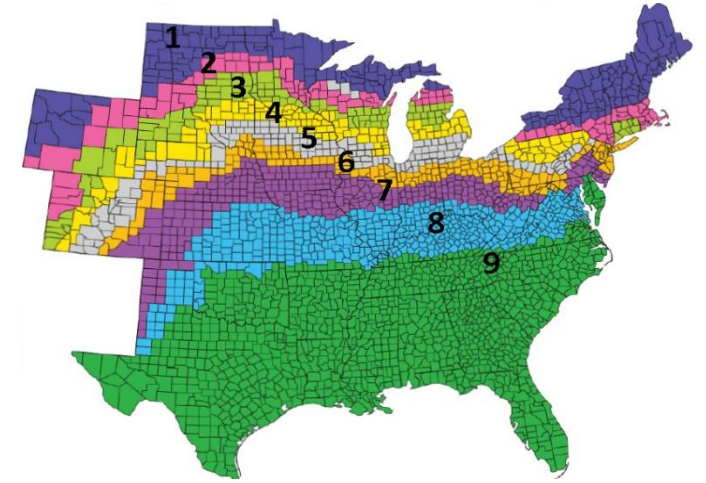

3145

RM 114

LAUNCHED 2015

TECH

REFUGE

ART

GTA

2 SERIES

3 SERIES

BIAS

ZONES

6
7
8