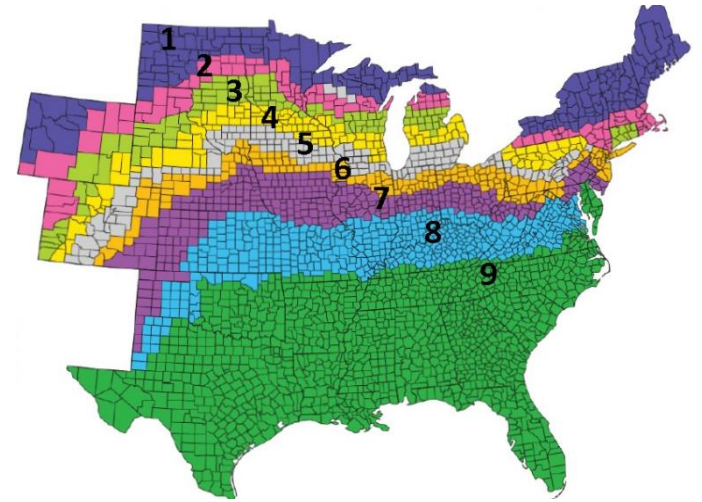

3147

RM 114
LAUNCHED 2019

TECH
REFUGE   2 SERIES   3 SERIES
CONV   GT2V

BIAS

ZONES

7
8
9