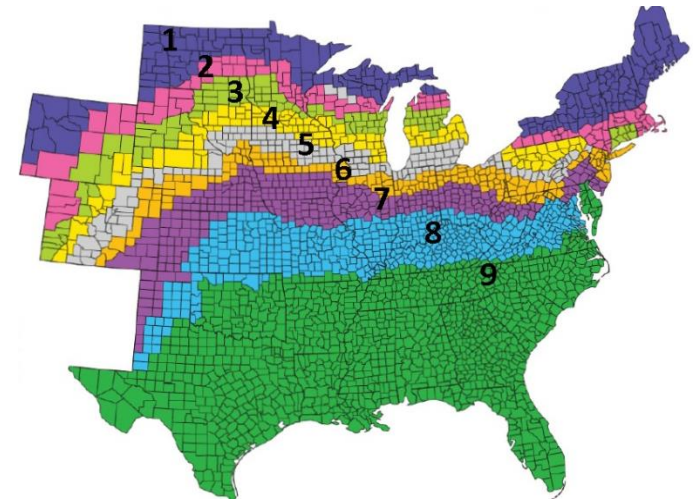

- 7
- 8
- 9

RELATED PRODUCTS
3126(MALE)
3133(MALE)

STRENGTHS

3148 Is a go-to product for an average grower. It's very dependable, even with minimal inputs. It stands like a tree and holds together well, so delayed harvest is not a concern.

WEAKNESSES

There are better options in high management situations.

AGRONOMIC

GDUs TO MID-SILK	1435
GDUs TO BLACK LAYER	2630
EAR TYPE	SEMI
KERNEL ROWS	16-18
COB COLOR	PINK
PLANTING RANGE	16-18

TEST WEIGHT									
EMERGENCE	5								
PLANT HEIGHT	4								
EAR HEIGHT	4								
DROUGHT TOLLERANCE	4								
STALK	4								
ROOT	5								
STAYGREEN	5								