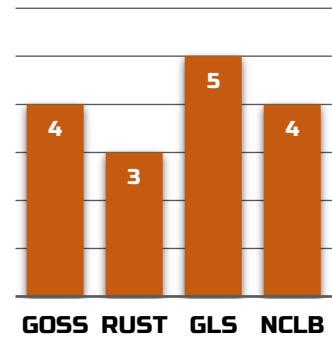

- 7
- 8
- 9

RELATED PRODUCTS
3126(MALE)
3133(MALE)

STRENGTHS

3148 Is a go-to product for an average grower. It's very dependable, even with minimal inputs. It stands like a tree and holds together well, so delayed harvest is not a concern.

WEAKNESSES

There are better options in high management situations.

AGRONOMIC

GDUs TO MID-SILK	1435
GDUs TO BLACK LAYER	2630
EAR TYPE	SEMI
KERNEL ROWS	16-18
COB COLOR	PINK
PLANTING RANGE	16-18

TEST WEIGHT									
EMERGENCE	5								
PLANT HEIGHT	4								
EAR HEIGHT	4								
DROUGHT TOLLERANCE	4								
STALK	4								
ROOT	5								
STAYGREEN	5								

DISEASE RATINGS

PLACEMENT

CORN-ON-CORN	4								
NO-TILL	5								
HIGHLY PRODUCTIVE	4								
MODERATELY PRODUCTIVE	5								
LESS PRODUCTIVE	4								
SILAGE	5								
FUNGICIDE RESPONSE	4								

3148