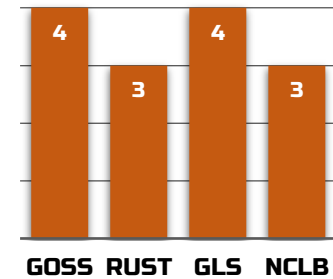

ZONES

6
7
8

STRENGTHS

Full season yield leader. Very showy, very reliable. T1159

WEAKNESSES

Drydown

AGRONOMIC

GDU _s TO MID-SILK	1360
GDU _s TO BLACK LAYER	2860
EAR TYPE	SEMI
KERNEL ROWS	16-18
COB COLOR	RED
PLANTING RANGE	26K-36K

TEST WEIGHT	4
EMERGENCE	4
PLANT HEIGHT	4
EAR HEIGHT	4
DROUGHT TOLLERANCE	4
STALK	4
ROOT	4
STAYGREEN	5

DISEASE RATINGS

PLACEMENT

CORN-ON-CORN	2
NO-TILL	4
HIGHLY PRODUCTIVE	5
MODERATELY PRODUCTIVE	5
LESS PRODUCTIVE	5
SILAGE	5
FUNGICIDE RESPONSE	3