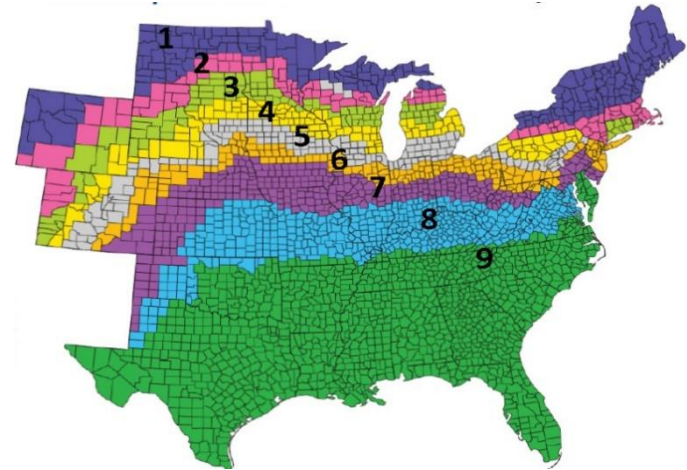

ZONES

6
7
8

STRENGTHS

Full season yield leader. Very showy, very reliable. T1159

WEAKNESSES

Drydown

AGRONOMIC

GDU _s TO MID-SILK	1360
GDU _s TO BLACK LAYER	2860
EAR TYPE	SEMI
KERNEL ROWS	16-18
COB COLOR	RED
PLANTING RANGE	26K-36K

TEST WEIGHT	4
EMERGENCE	4
PLANT HEIGHT	4
EAR HEIGHT	4
DROUGHT TOLLERANCE	4
STALK	4
ROOT	4
STAYGREEN	5

DISEASE RATINGS

PLACEMENT

CORN-ON-CORN	2
NO-TILL	4
HIGHLY PRODUCTIVE	5
MODERATELY PRODUCTIVE	5
LESS PRODUCTIVE	5
SILAGE	5
FUNGICIDE RESPONSE	3