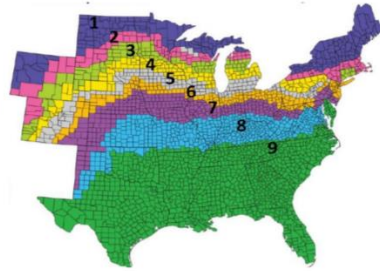

3072

RM 107

LAUNCHED 2021

TECH
REFUGE 2 SERIES 3 SERIES
CONV

BIAS
northern

ZONES
5
6
7

RELATED PRODUCTS

STRENGTHS

Very balanced disease scores. Girthy ears with deep kernels. Best positioned in high yield environments. DuraCade in the pipeline. Can't be beat I-80 north

WEAKNESSES

Tall plant, high winds may lead to root lodging.

AGRONOMIC

GOUs TO MID-SILK	1310
GOUs TO BLACK LAYER	2695
EAR TYPE	FLEX
KERNEL ROWS	16-18
COB COLOR	RED
PLANTING RANGE	26K-38K