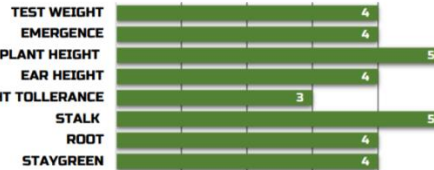

Very balanced disease scores. Girthy ears with deep kernels. Best positioned in high yield environments. DuraCade in the pipeline. Can't be beat I-80 north

**WEAKNESSES**

Tall plant, high winds may lead to root lodging.

**AGRONOMIC**

GOUs TO MID-SILK	1310
GOUs TO BLACK LAYER	2695
EAR TYPE	FLEX
KERNEL ROWS	16-18
COB COLOR	RED
PLANTING RANGE	26K-38K

**DISEASE RATINGS**

**PLACEMENT**