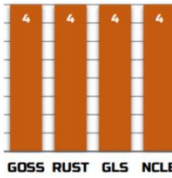

Very balanced disease scores. Girthy ears with deep kernels. Best positioned in high yield environments. DuraCade in the pipeline. Can't be beat I-80 north

**WEAKNESSES**

Tall plant, high winds may lead to root lodging.

**AGRONOMIC**

GOUs TO MID-SILK	1310
GOUs TO BLACK LAYER	2695
EAR TYPE	FLEX
KERNEL ROWS	16-18
COB COLOR	RED
PLANTING RANGE	26K-38K

**DISEASE RATINGS**

**PLACEMENT**