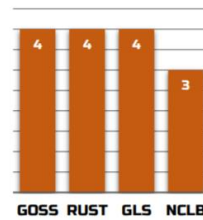

WEAKNESSES

No continuous corn option yet. Can Struggle on clay/sidehills.

AGRONOMIC

GDU _s TO MID-SILK	1310
GDU _s TO BLACK LAYER	2740
EAR TYPE	FLEX
KERNEL ROWS	16-18
COB COLOR	RED
PLANTING RANGE	27K-35K

TEST WEIGHT	3
EMERGENCE	4
PLANT HEIGHT	3
EAR HEIGHT	3
DROUGHT TOLERANCE	3
STALK	4
ROOT	4
STAYGREEN	4

DISEASE RATINGS

PLACEMENT

CORN-ON-CORN	2
NO-TILL	4
HIGHLY PRODUCTIVE	5
MODERATELY PRODUCTIVE	5
LESS PRODUCTIVE	4
SILAGE	4
FUNGICIDE RESPONSE	4