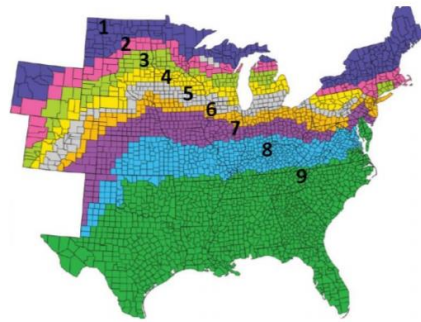

3 SERIES

BIAS

ZONES

- 5
- 6
- 7

RELATED PRODUCTS

3131 (male)

STRENGTHS

Dominant product against all maturities, with good southern movement. Good disease scores.