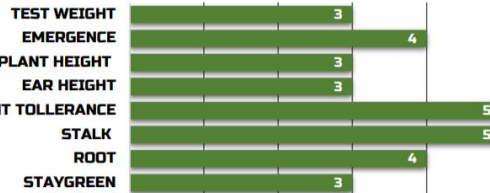

WEAKNESSES

3095 is a true work horse and will fall short in high yield environments.

AGRONOMIC

GDUs TO MID-SILK	1320
GDUs TO BLACK LAYER	2520
EAR TYPE	FLEX
KERNEL ROWS	16-18
COB COLOR	RED
PLANTING RANGE	24k-32k