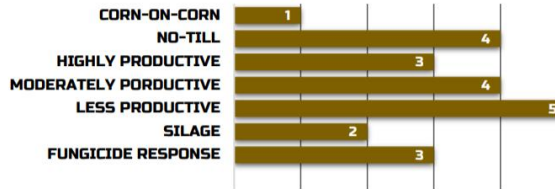

PLACEMENT

3095