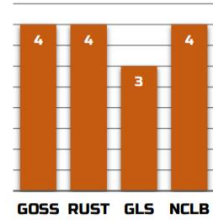

DISEASE RATINGS