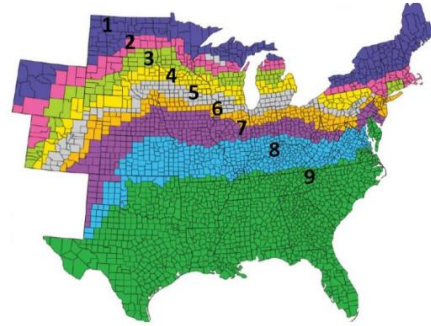

BIAS

ZONES

- 5
- 6
- 7

RELATED PRODUCTS

- 3109(male)
- 3114(male)

STRENGTHS

LL only corn products are hard to come by, this is a fantastic product on variable or marginal ground. It's lower profile and stalk integrity will ensure an easy harvest.

WEAKNESSES

3095 is a true work horse and will fall short in high yield environments.

AGRONOMIC

GDUs TO MID-SILK	1320
GDUs TO BLACK LAYER	2520
EAR TYPE	FLEX
KERNEL ROWS	16-18
COB COLOR	RED
PLANTING RANGE	24k-32k