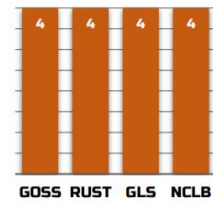

DISEASE RATINGS