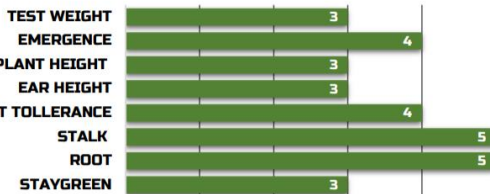

3098

RM 109

LAUNCHED 2019

TECH

REFUGE 2 SERIES VT2P 3 SERIES

BIAS

Eastern

ZONES

5
6
7

RELATED PRODUCTS

STRENGTHS

Big break out in 2018 testing. Lower profile makes for an excellent stander in the fall. Will move north. # 1 in DuraCrop 2018 testing. X1098

WEAKNESSES

Average test weight, not much silage appeal.

AGRONOMIC

GDU's TO MID-SILK 1253
GDU's TO BLACK LAYER 2468
EAR TYPE SEMI
KERNEL ROWS 16-18
COB COLOR RED
PLANTING RANGE 32k-38k

DISEASE RATINGS

PLACEMENT

3098