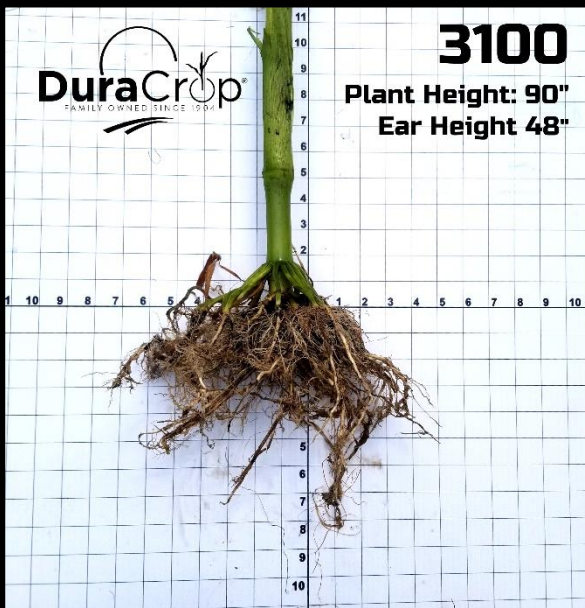

BIAS

none

RELATED PRODUCTS

3135

ZONES

- 4
- 5
- 6
- 7

STRENGTHS

This hybrid has it all. It was a plot topper everywhere we took in 2020. It has Exceptional drydown and stands like a tree. 3100 will cover a lot of acres moving forward.

WEAKNESSES

AGRONOMIC

GDUs TO MID-SILK	1315
GDUs TO BLACK LAYER	2705
EAR TYPE	SF
KERNEL ROWS	14-16
COB COLOR	PINK
PLANTING RANGE	18K-34K

TEST WEIGHT	3
EMERGENCE	4
PLANT HEIGHT	3
EAR HEIGHT	3
DROUGHT TOLERANCE	3
STALK	5
ROOT	5
STAYGREEN	5

DISEASE RATINGS

GOSS RUST GLS NCLB

PLACEMENT

CORN-ON-CORN	1
NO-TILL	5
HIGHLY PRODUCTIVE	5
MODERATELY PRODUCTIVE	5
LESS PRODUCTIVE	5
SILAGE	4
FUNGICIDE RESPONSE	4

3100

T1098

3100

Plant Height: 90"
Ear Height 48"