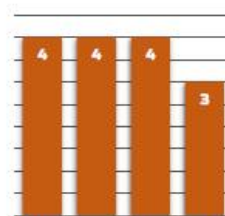

DISEASE RATINGS

GOSS RUST GLS NCLB