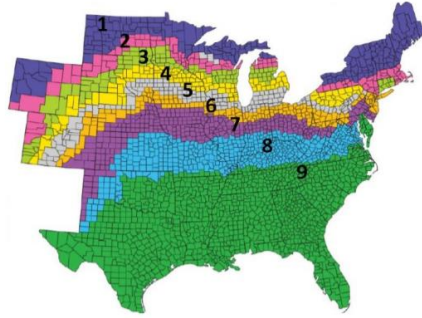

ZONES

- 5
- 6
- 7

RELATED PRODUCTS

STRENGTHS

Extremely dependable, great option for high input farmers willing to push their populations. This one will be standing well come harvest.

WEAKNESSES

3108 yield potential has the tendency to fall off pretty rapidly in decreased populations.

AGRONOMIC

GDUs TO MID-SILK	1395
GDUs TO BLACK LAYER	2560
EAR TYPE	SEMI
KERNEL ROWS	16-18
COB COLOR	RED
PLANTING RANGE	28K-38K

TEST WEIGHT	4
EMERGENCE	4
PLANT HEIGHT	3
EAR HEIGHT	3
DROUGHT TOLERANCE	5
STALK	5
ROOT	4
STAYGREEN	4