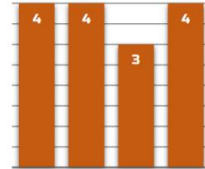

DISEASE RATINGS

GOSS RUST GLS NCLB