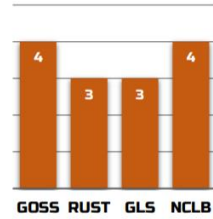

### WEAKNESSES

Root lodging can occur under a combination of high winds and damp soils.

### AGRONOMIC

GDUs TO MID-SILK 1410  
GDUs TO BLACK LAYER 2575  
EAR TYPE SEMI  
KERNEL ROWS 16-18  
COB COLOR PINK  
PLANTING RANGE 24K-34K

### DISEASE RATINGS