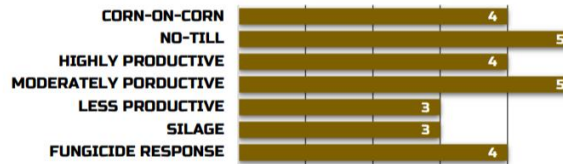

3109

RM 110

LAUNCHED 2016

TECH

REFUGE
CONV

2 SERIES
GT2XV

3 SERIES
GT3DX

BIAS

WESTERN

ZONES

- 6
- 7
- 8

RELATED PRODUCTS
3095(MALE)
3114(MALE)

STRENGTHS

Outstanding top-end, especially under pivot. Vipera®EZ refuge option

WEAKNESSES

Root lodging can occur under a combination of high winds and damp soils.

AGRONOMIC

GDUs TO MID-SILK 1410
GDUs TO BLACK LAYER 2575
EAR TYPE SEMI
KERNEL ROWS 16-18
COB COLOR PINK
PLANTING RANGE 24K-34K

DISEASE RATINGS

PLACEMENT

3109