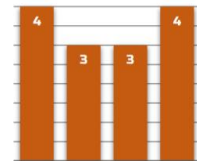

DISEASE RATINGS