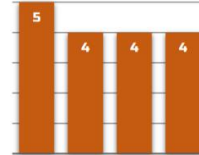

DISEASE RATINGS

GOSS RUST GLS NCLB