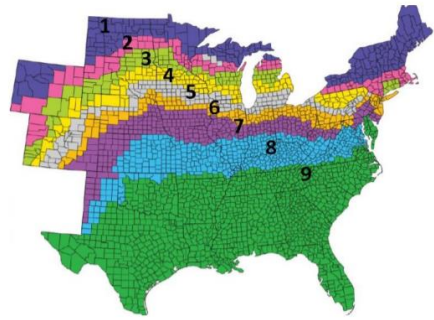

STRENGTHS

3124 has an upright leaf angle and thrives under higher populations. Under high management it can't be beat.

WEAKNESSES

Keep an eye on this in the fall, the plant can canablize stalk to maintain grain production.

AGRONOMIC

GDUs TO MID-SILK 1300
GDUs TO BLACK LAYER 2780
EAR TYPE SEMI
KERNEL ROWS 16-18
COB COLOR RED
PLANTING RANGE 32K-40K

DISEASE RATINGS

GOSS RUST GLS NCLB

PLACEMENT

3124