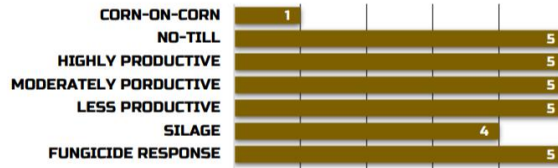

STRENGTHS

3124 has an upright leaf angle and thrives under higher populations. Under high management it can't be beat.

WEAKNESSES

Keep an eye on this in the fall, the plant can canablize stalk to maintain grain production.

AGRONOMIC

GDUs TO MID-SILK 1300
GDUs TO BLACK LAYER 2780
EAR TYPE SEMI
KERNEL ROWS 16-18
COB COLOR RED
PLANTING RANGE 32K-40K

DISEASE RATINGS

GOSS RUST GLS NCLB

PLACEMENT

3124