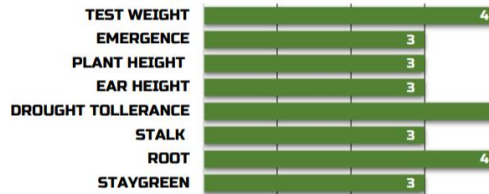

STRENGTHS

3124 has an upright leaf angle and thrives under higher populations. Under high management it can't be beat.

WEAKNESSES

Keep an eye on this in the fall, the plant can canablize stalk to maintain grain production.

AGRONOMIC

GDUs TO MID-SILK 1300
GDUs TO BLACK LAYER 2780
EAR TYPE SEMI
KERNEL ROWS 16-18
COB COLOR RED
PLANTING RANGE 32K-40K

DISEASE RATINGS

GOSS RUST GLS NCLB

PLACEMENT

3124