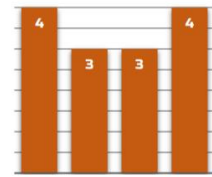

STRENGTHS

3124 has an upright leaf angle and thrives under higher populations. Under high management it can't be beat.

WEAKNESSES

Keep an eye on this in the fall, the plant can canablize stalk to maintain grain production.

AGRONOMIC

GDUs TO MID-SILK 1300
GDUs TO BLACK LAYER 2780
EAR TYPE SEMI
KERNEL ROWS 16-18
COB COLOR RED
PLANTING RANGE 32K-40K

DISEASE RATINGS

GOSS RUST GLS NCLB

PLACEMENT

3124