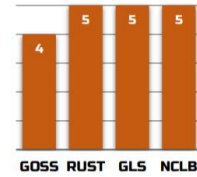

GT3DX

BIAS

ZONES

5
6
7

RELATED PRODUCTS

3133(MALE)
3148(MALE)

STRENGTHS

3126 is our #1 pick for dual purpose grain and silage. It packs top end and works on all soils. Silage producers love the white cob.

WEAKNESSES

3126 can get dangerously tall.

AGRONOMIC

GDUs TO MID-SILK 1430
GDUs TO BLACK LAYER 2625
EAR TYPE SEMI
KERNEL ROWS 14-19
COB COLOR WHITE
PLANTING RANGE 32K-38K

DISEASE RATINGS

PLACEMENT

3126