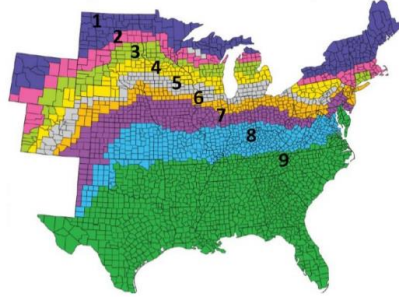

GT3DX

BIAS

ZONES

5
6
7

RELATED PRODUCTS

3133(MALE)
3148(MALE)

STRENGTHS

3126 is our #1 pick for dual purpose grain and silage. It packs top end and works on all soils. Silage producers love the white cob.

WEAKNESSES

3126 can get dangerously tall.

AGRONOMIC

GDUs TO MID-SILK 1430
GDUs TO BLACK LAYER 2625
EAR TYPE SEMI
KERNEL ROWS 14-19
COB COLOR WHITE
PLANTING RANGE 32K-38K

DISEASE RATINGS

PLACEMENT

3126