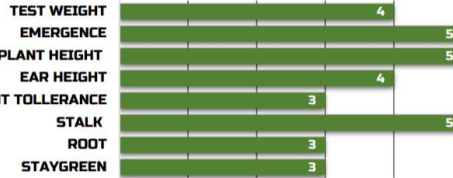

GT3DX

BIAS

ZONES

5
6
7

RELATED PRODUCTS

3133(MALE)
3148(MALE)

STRENGTHS

3126 is our #1 pick for dual purpose grain and silage. It packs top end and works on all soils. Silage producers love the white cob.

WEAKNESSES

3126 can get dangerously tall.

AGRONOMIC

GDUs TO MID-SILK 1430
GDUs TO BLACK LAYER 2625
EAR TYPE SEMI
KERNEL ROWS 14-19
COB COLOR WHITE
PLANTING RANGE 32K-38K

DISEASE RATINGS

PLACEMENT

3126