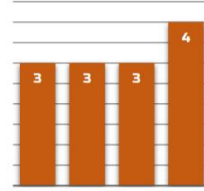

DISEASE RATINGS