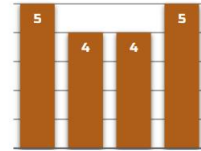

GOSS RUST GLS NCLB