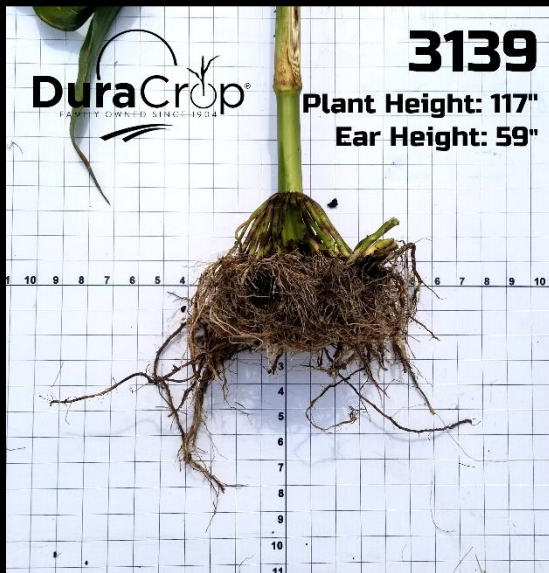

ZONES

7
8
9

RELATED PRODUCTS

STRENGTHS

3139 thrives in southern IA and Missouri, growers are achieving unprecedented yields on their poor soil. Excellent dry down.

WEAKNESSES

Plant height can be problematic and test weights could be better.

AGRONOMIC

GDUs TO MID-SILK	1430
GDUs TO BLACK LAYER	2665
EAR TYPE	SEMI
KERNEL ROWS	16-20
COB COLOR	RED
PLANTING RANGE	26K-36K

TEST WEIGHT	3
EMERGENCE	5
PLANT HEIGHT	5
EAR HEIGHT	4
DROUGHT TOLERANCE	5
STALK	5
ROOT	5
STAYGREEN	4

DISEASE RATINGS

GOSS RUST GLS NCLB

PLACEMENT

CORN-ON-CORN	5
NO-TILL	5
HIGHLY PRODUCTIVE	4
MODERATELY PRODUCTIVE	5
LESS PRODUCTIVE	5
SILAGE	5
FUNGICIDE RESPONSE	4

3139

3139

Plant Height: 117"
Ear Height: 59"