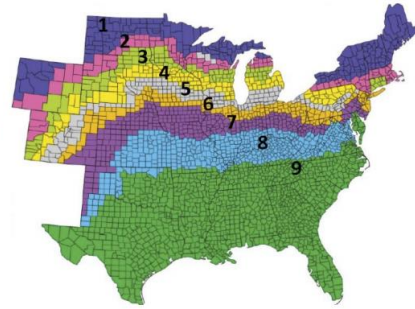

ZONES

7
8
9

RELATED PRODUCTS

STRENGTHS

3139 thrives in southern IA and Missouri, growers are achieving unprecedented yields on their poor soil. Excellent dry down.

WEAKNESSES

Plant height can be problematic and test weights could be better.

AGRONOMIC

GDUs TO MID-SILK	1430
GDUs TO BLACK LAYER	2665
EAR TYPE	SEMI
KERNEL ROWS	16-20
COB COLOR	RED
PLANTING RANGE	26K-36K

TEST WEIGHT	3
EMERGENCE	5
PLANT HEIGHT	5
EAR HEIGHT	4
DROUGHT TOLERANCE	5
STALK	5
ROOT	5
STAYGREEN	4