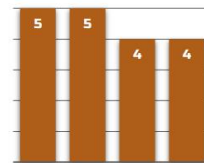

No trated version available at this time.

AGRONOMIC

GDUs TO MID-SILK 1360
GDUs TO BLACK LAYER 2855
EAR TYPE FLEX
KERNEL ROWS 18-22
COB COLOR RED
PLANTING RANGE 24K-34K

DISEASE RATINGS

GOSS RUST GLS NCLB

PLACEMENT