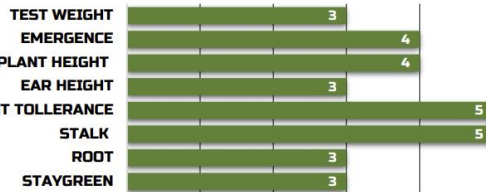

No trated version available at this time.

AGRONOMIC

GDUs TO MID-SILK 1360
GDUs TO BLACK LAYER 2855
EAR TYPE FLEX
KERNEL ROWS 18-22
COB COLOR RED
PLANTING RANGE 24K-34K

DISEASE RATINGS

GOSS RUST GLS NCLB

PLACEMENT