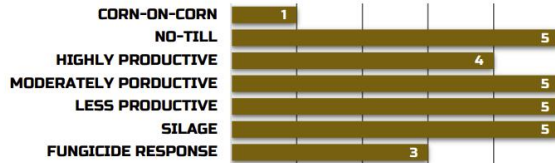

No trated version available at this time.

AGRONOMIC

GDUs TO MID-SILK 1360
GDUs TO BLACK LAYER 2855
EAR TYPE FLEX
KERNEL ROWS 18-22
COB COLOR RED
PLANTING RANGE 24K-34K

DISEASE RATINGS

GOSS RUST GLS NCLB

PLACEMENT