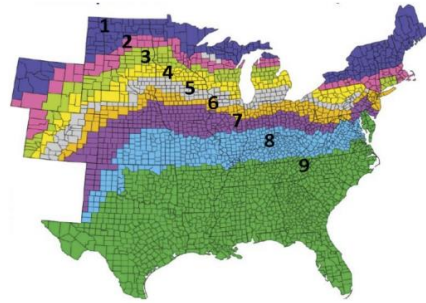

3142

RM 114

LAUNCHED 2020

TECH

REFUGE 2 SERIES 3 SERIES
CONV

BIAS

none

ZONES

6
7
8

RELATED PRODUCTS

STRENGTHS

Big, robust versatile hybrid. Nearly impervious to southern rust. Quick canopy. Dual purpose. Natural corn borer resistance protection in a conventional hybrid.

WEAKNESSES

No trated version available at this time.

AGRONOMIC

GDUs TO MID-SILK 1360
GDUs TO BLACK LAYER 2855
EAR TYPE FLEX
KERNEL ROWS 18-22
COB COLOR RED
PLANTING RANGE 24K-34K