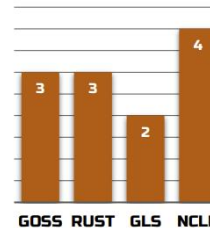

DISEASE RATINGS