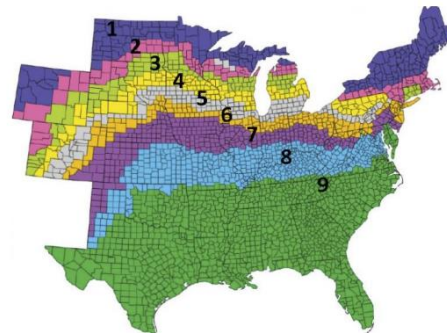

3144

RM 114

LAUNCHED 2013

TECH
REFUGE 2 SERIES 3 SERIES
CONV
RR2

BIAS